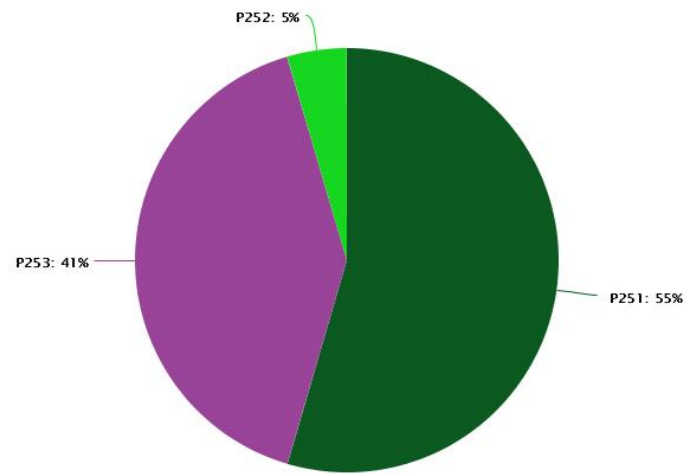

Events, April 2018 (Drugs)

Map Legend:

Drugs / Narcotics Violation

Density Map

Beat

Crime Class

Crime Type

Crime Type by Day of Week - First Day