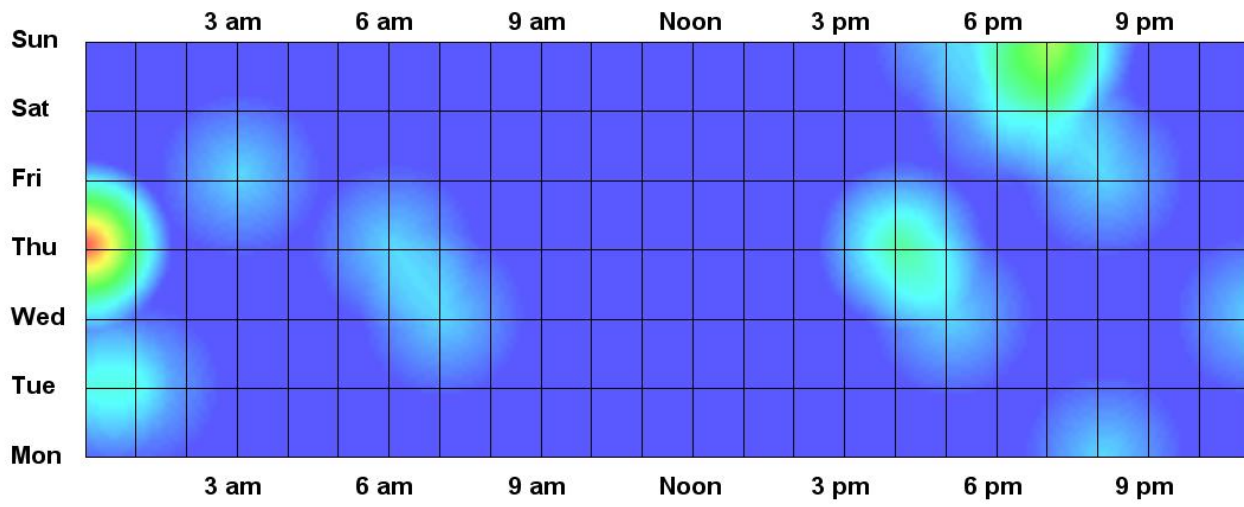

Day of Week by Hour (Weighted Method)