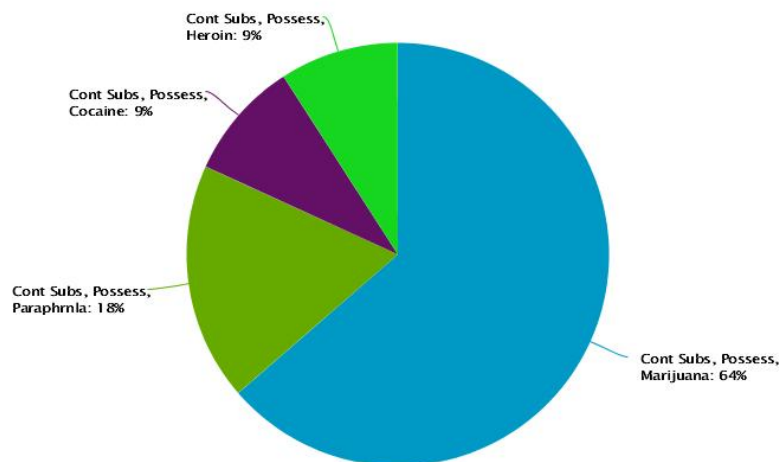

Events, April 2018 (Drugs)

Map Legend:

Drugs / Narcotics Violation

Density Map

Beat

Crime Class

Crime Type

Crime Type by Day of Week - First Day