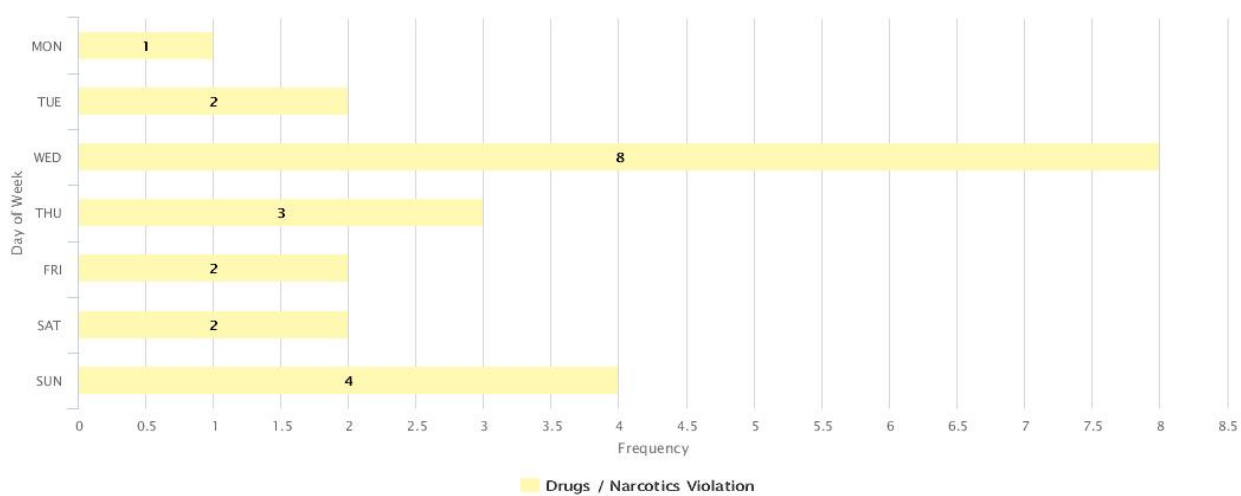

Events, April 2018 (Drugs)

Map Legend:

Drugs / Narcotics Violation

Density Map

Beat

Crime Class

Crime Type

Crime Type by Day of Week - First Day