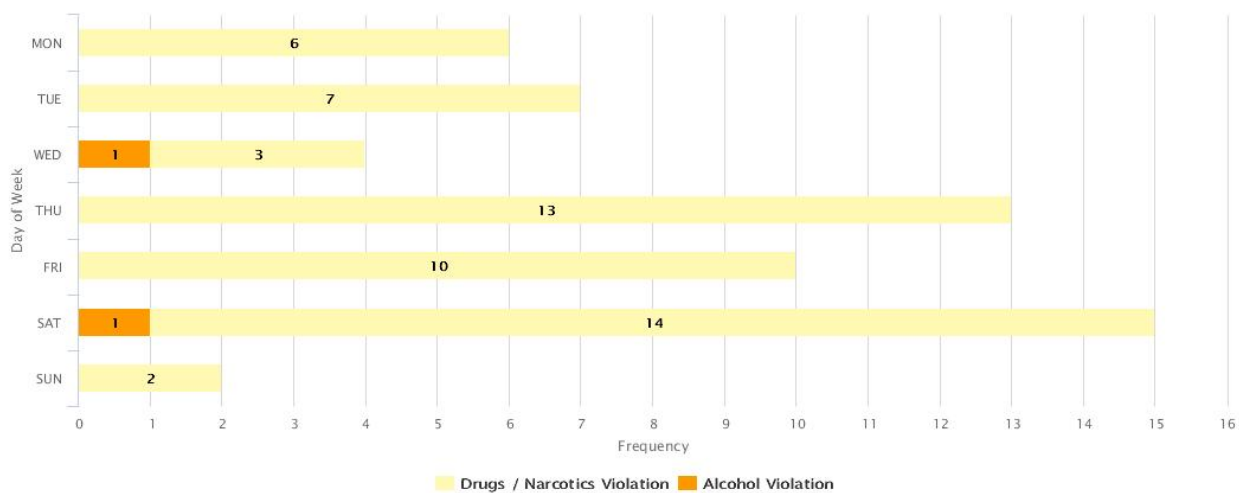

Events, Drugs March 2018

Map Legend:

Density Map

Beat

Crime Class

Crime Type

Crime Type by Day of Week - First Day

Day of Week by Hour (Weighted Method)