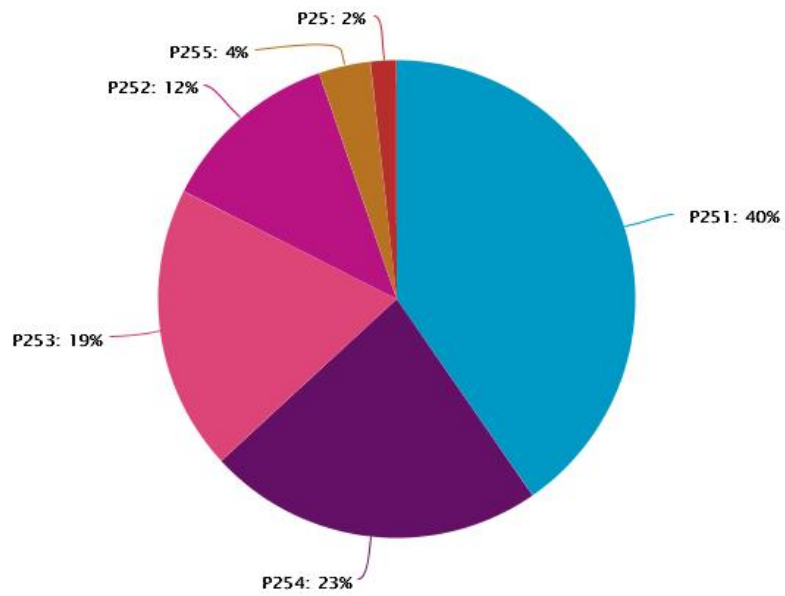

Events, Drugs March 2018

Map Legend:

Density Map

Beat

Crime Class

Crime Type

Crime Type by Day of Week - First Day

Day of Week by Hour (Weighted Method)