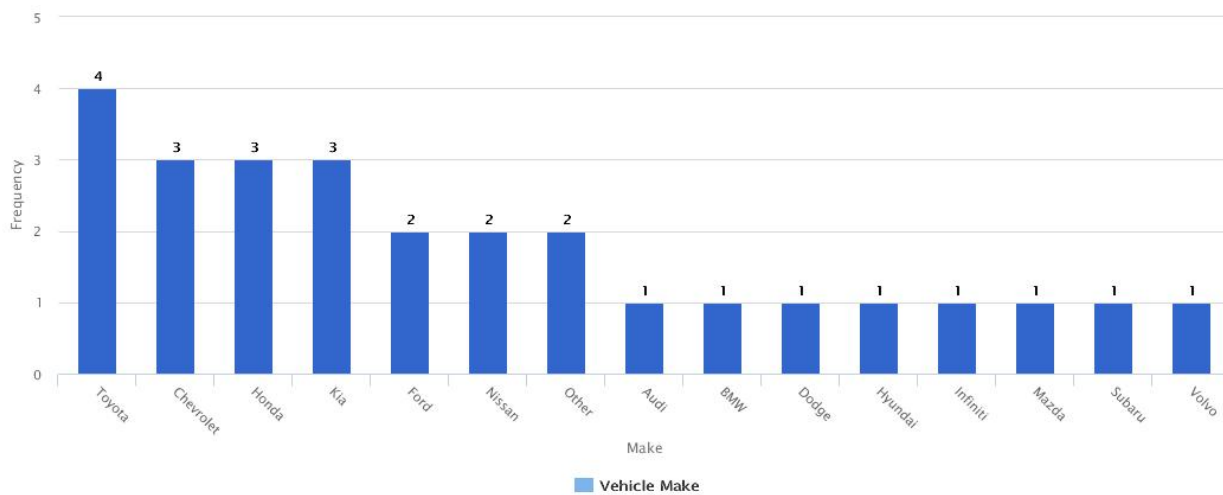

Vehicle Make