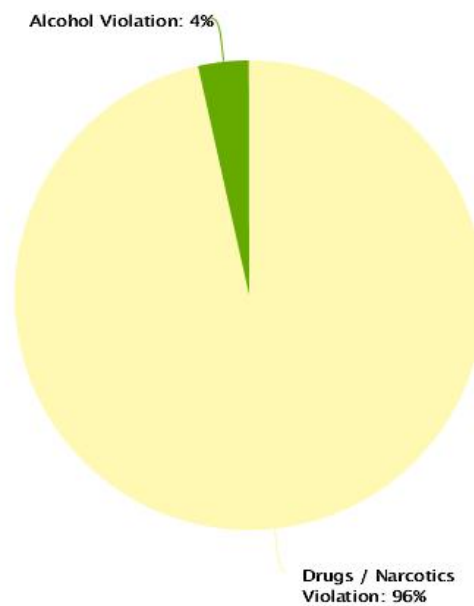

Events, Drugs March 2018

Map Legend:

Density Map

Beat

Crime Class

Crime Type

Crime Type by Day of Week - First Day

Day of Week by Hour (Weighted Method)