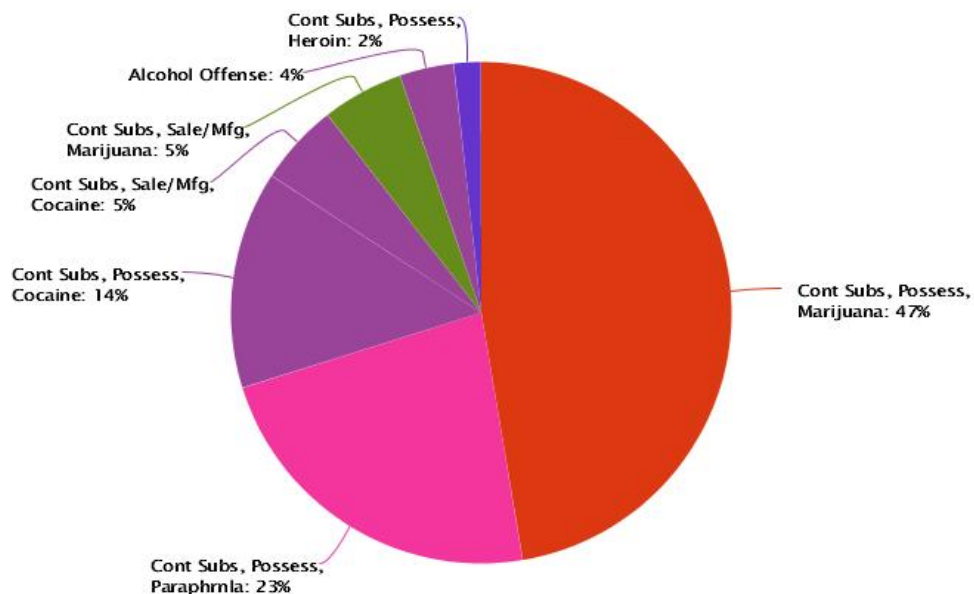

Events, Drugs March 2018

Map Legend:

Density Map

Beat

Crime Class

Crime Type

Crime Type by Day of Week - First Day

Day of Week by Hour (Weighted Method)